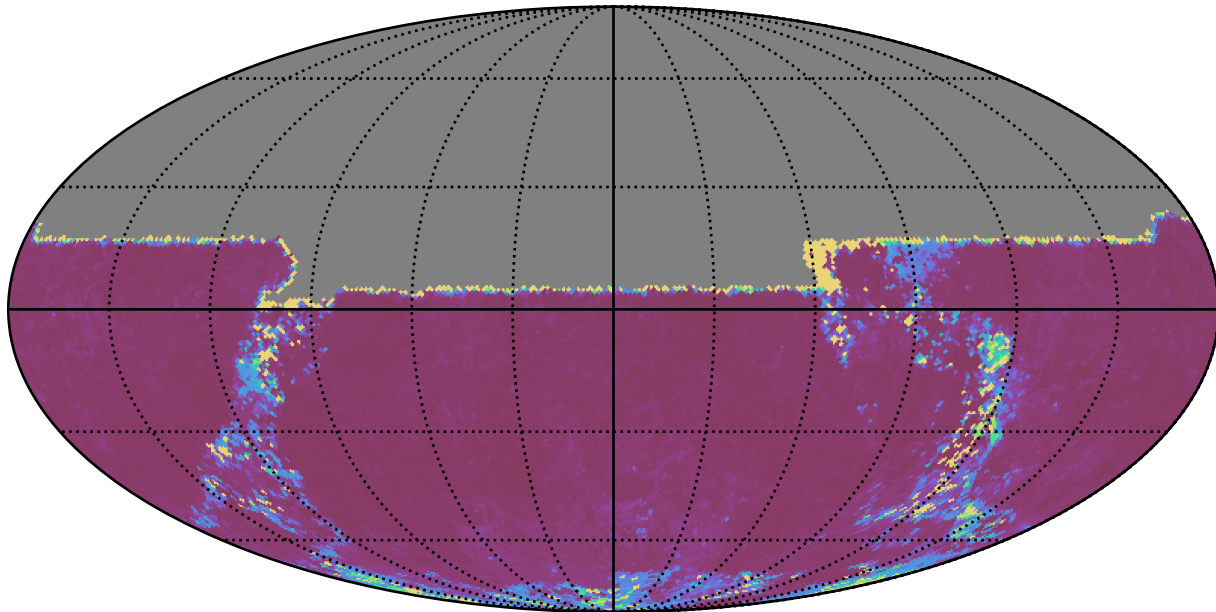

baseline\_v3.0\_10yrs All sky u band: 20thPercentile Inter-Night Gap

20thPercentile Inter-Night Gap  
(days)