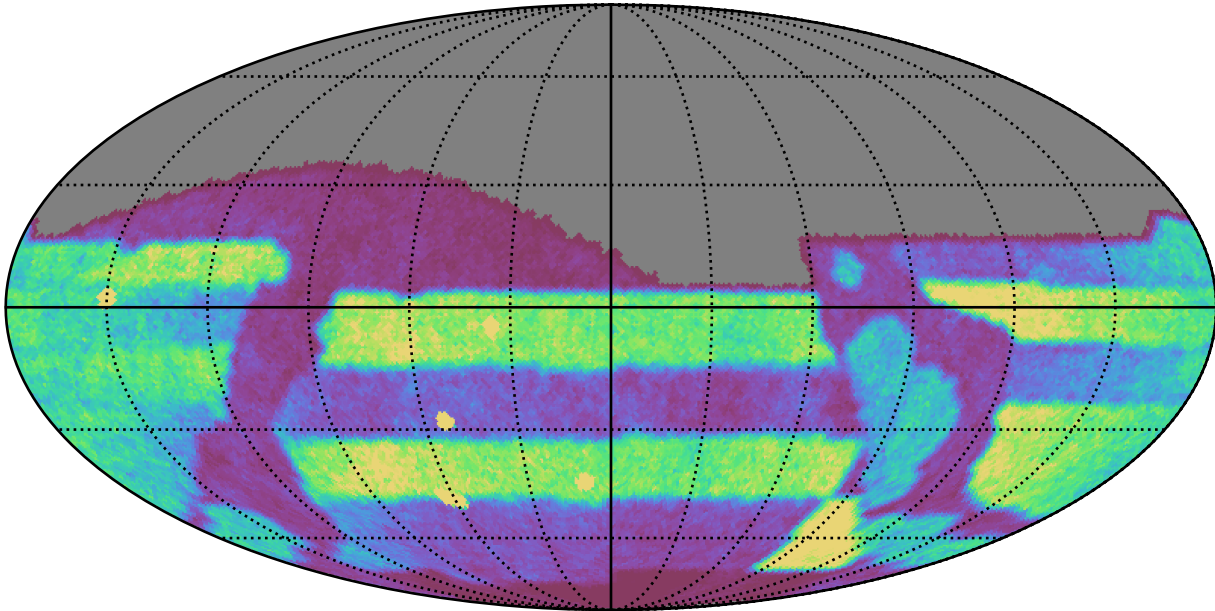

baseline\_v3.0\_10yrs night > 913.125000 and night < 1278.375000: Year2.5Count

Year2.5Count (MJD)