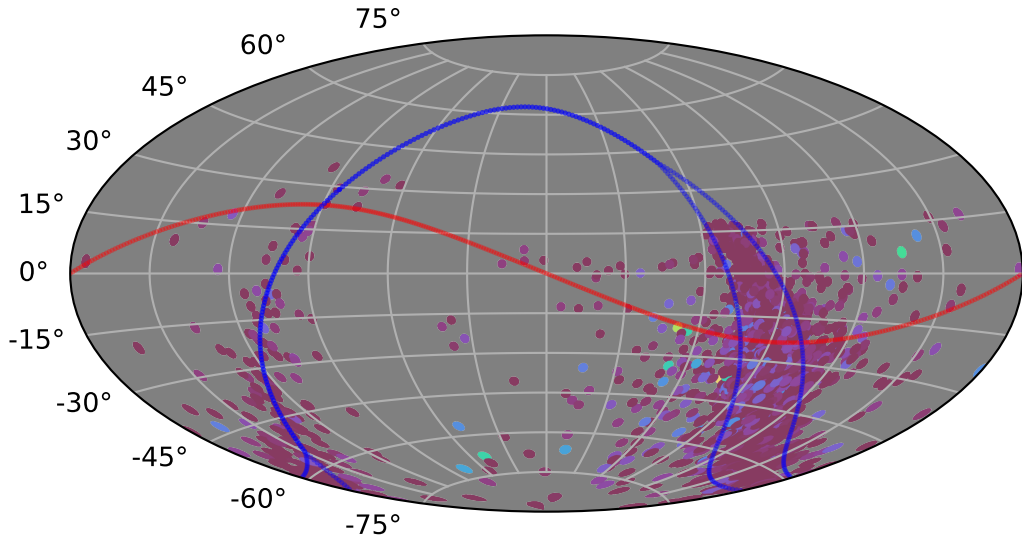

baseline\_v2.1\_10yrs : XRBPopMetric\_number\_of\_detections

XRBPopMetric\_number\_of\_detections  
(Detected, 0 or  $\bar{1}$ )