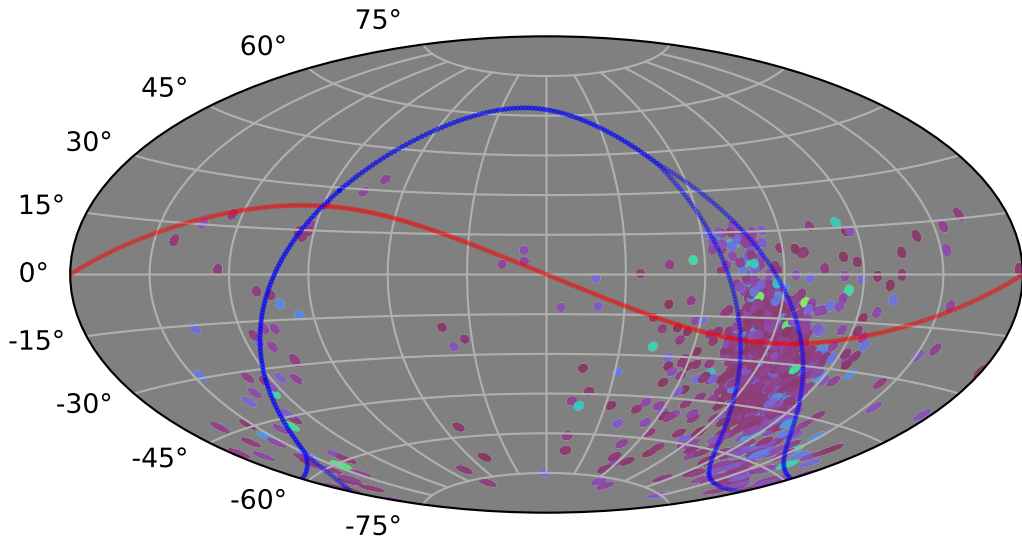

baseline\_v2.1\_10yrs : XRBPopMetric\_mean\_time\_between\_detections

4 8 12 16 20 24 28 32  
XRBPopMetric\_mean\_time\_between\_detections  
(Detected, 0 or 1)