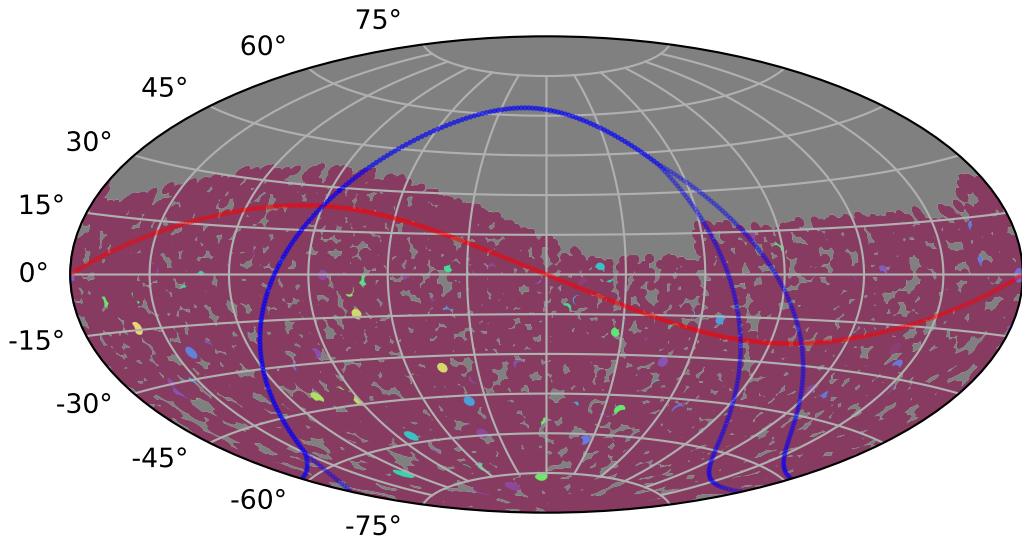

baseline_v2.1_10yrs : TDE_Quality_some_color_pu_pnum

TDE_Quality_some_color_pu_pnum
(Bad: 0, Good (obs every 2 night): 1)