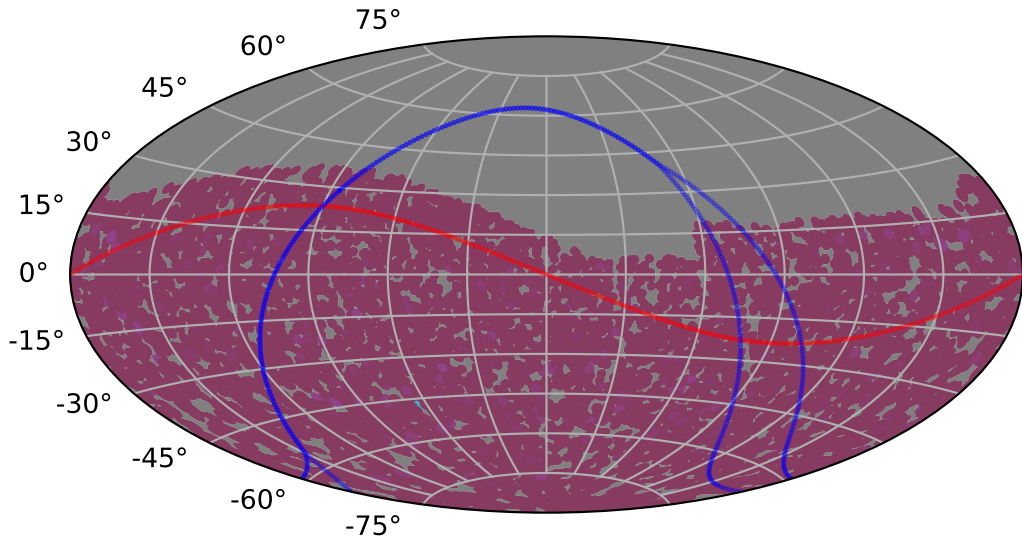

baseline_v2.1_10yrs : TDE_Quality_some_color_pnum

TDE_Quality_some_color_pnum
(Bad: 0, Good (obs every 2 night): 1)