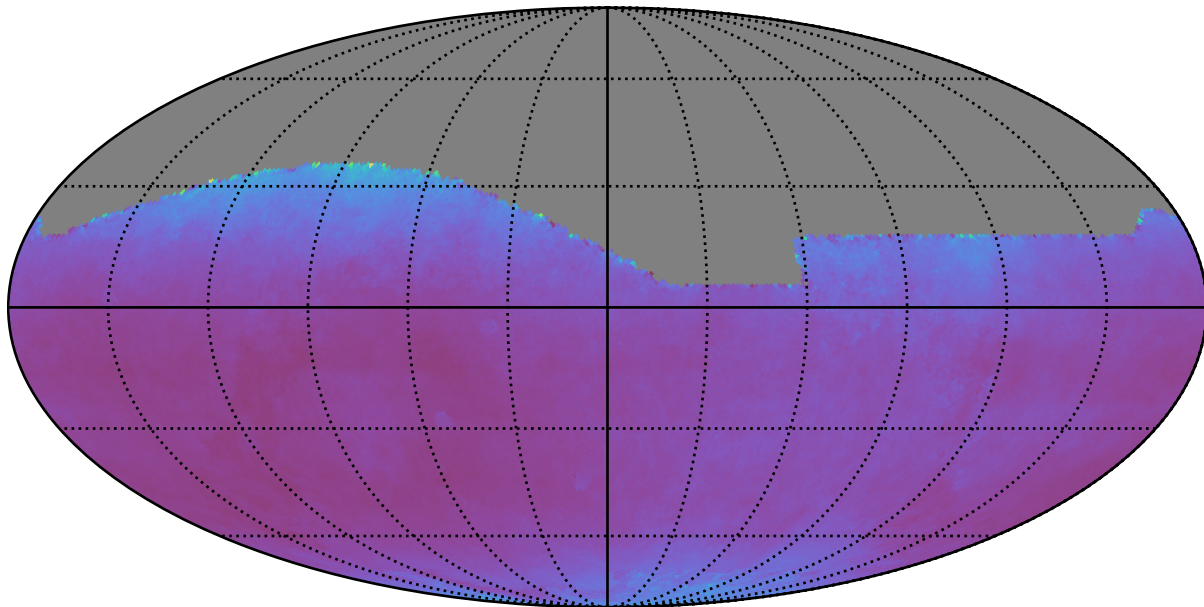

baseline_v2.1_10yrs night<3287 and i: SNR-weighted FWHMeff i, year<9

SNR-weighted FWHMeff i, year<9
(mag arcsec)