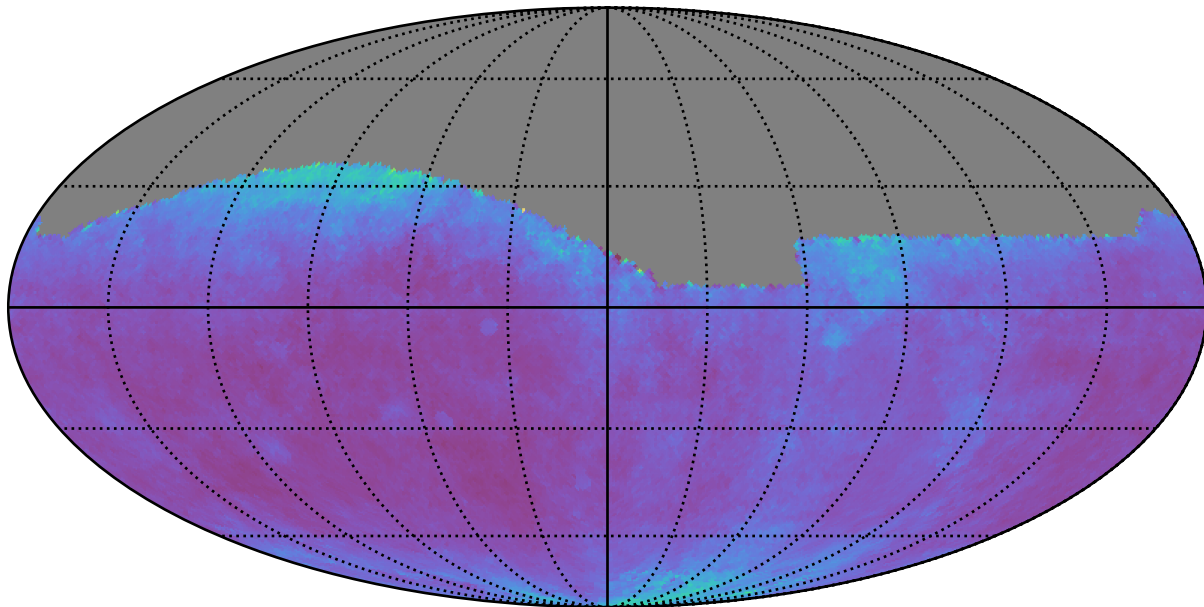

baseline_v2.1_10yrs night<1461 and g: SNR-weighted FWHMeff g, year<4

SNR-weighted FWHMeff g, year<4
(mag arcsec)