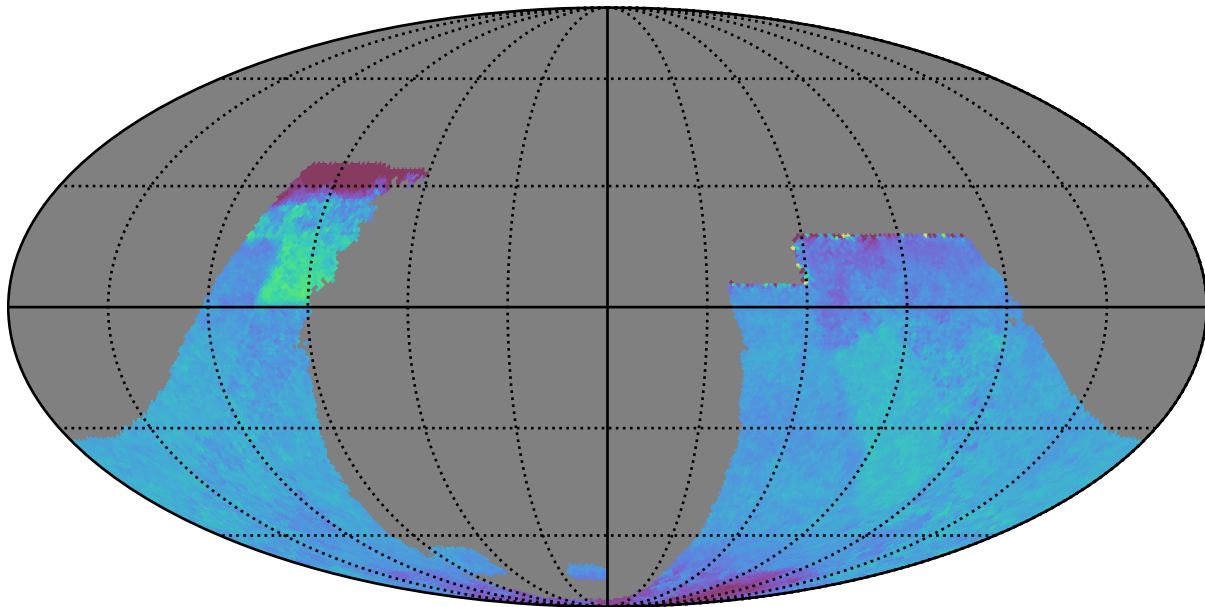

baseline_v2.1_10yrs : GalplaneTimePerFilter_galactic_plane_map_r

GalplaneTimePerFilter_galactic_plane_map_r
(filter mag MJD s)