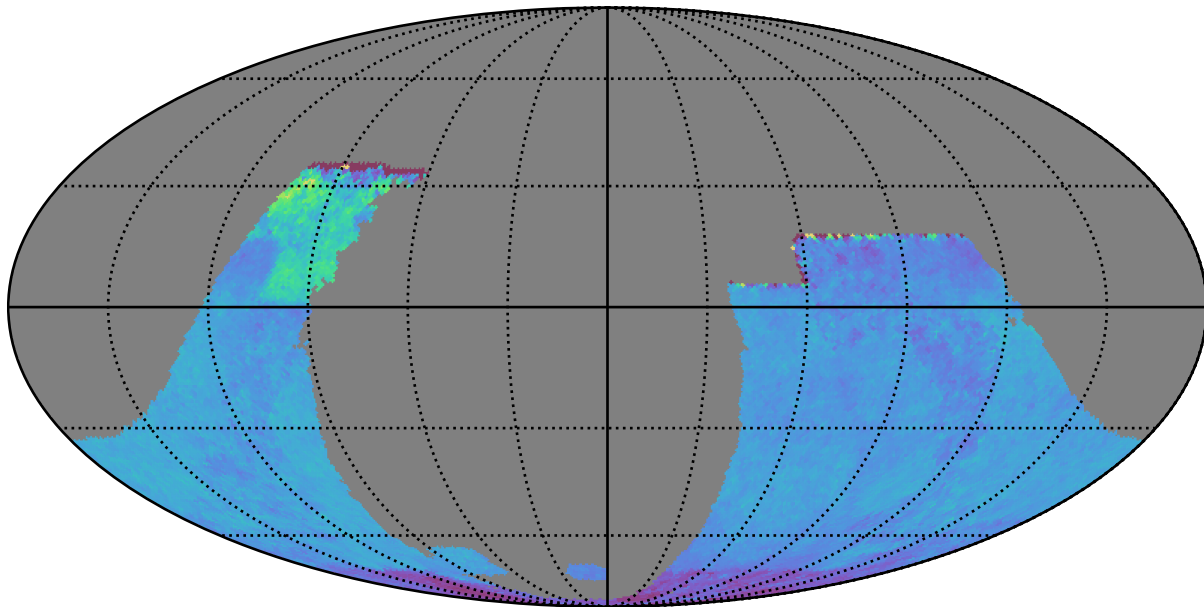

baseline\_v2.1\_10yrs : GalplaneTimePerFilter\_galactic\_plane\_map\_i

GalplaneTimePerFilter\_galactic\_plane\_map\_i  
(filter mag MJD s)