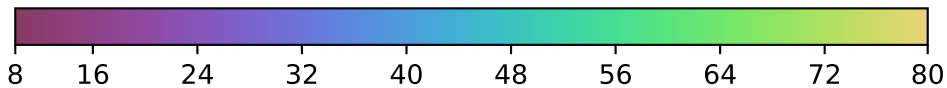

baseline_v2.1_10yrs : Brown Dwarf, L7

Brown Dwarf, L7 (pc)