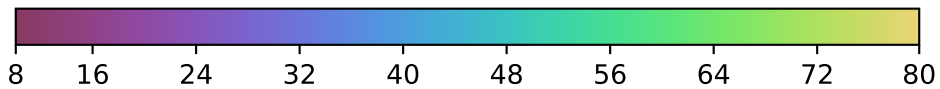

baseline_v2.1_10yrs : Brown Dwarf, L7

Brown Dwarf, L7 (pc)