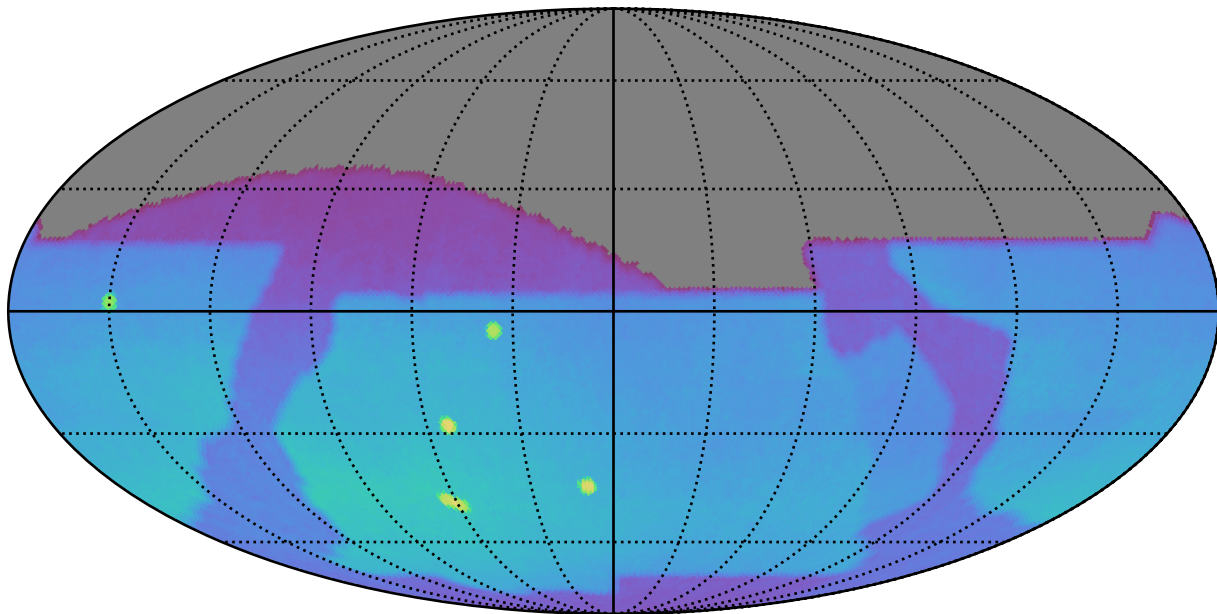

baseline\_v2.1\_10yrs : Brown Dwarf, L4

Brown Dwarf, L4 (pc)