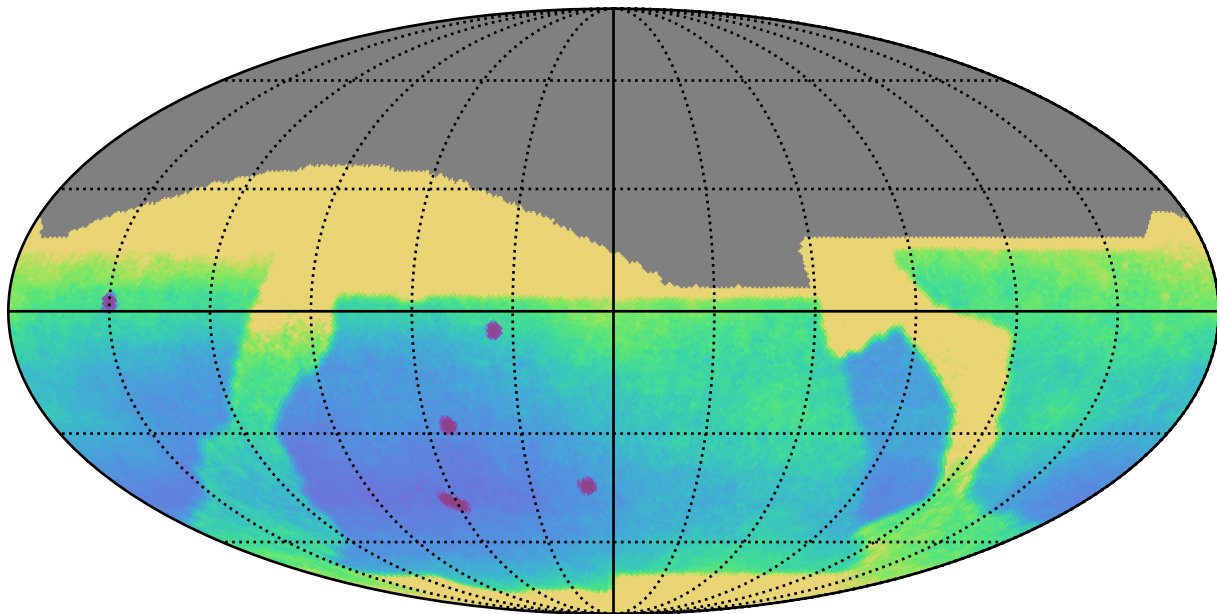

baseline_v2.1_10yrs All sky: Parallax Uncert @ 24.0

Parallax Uncert @ 24.0 (mas)