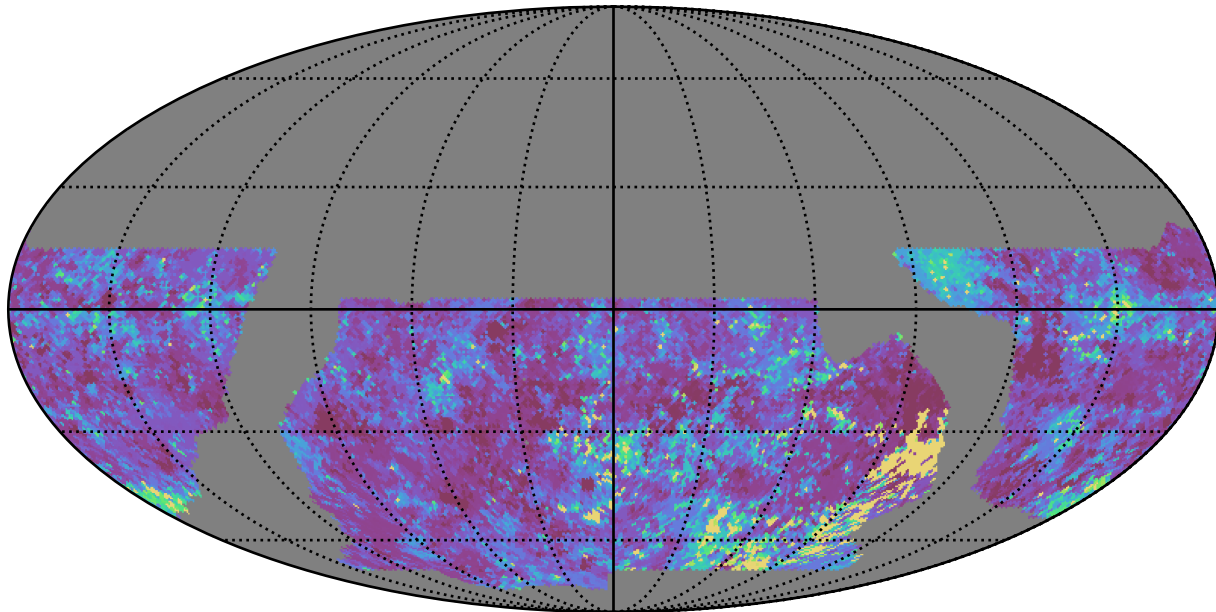

baseline\_v2.1\_10yrs WFD u band: 20thPercentile Inter-Night Gap

20thPercentile Inter-Night Gap  
(days)