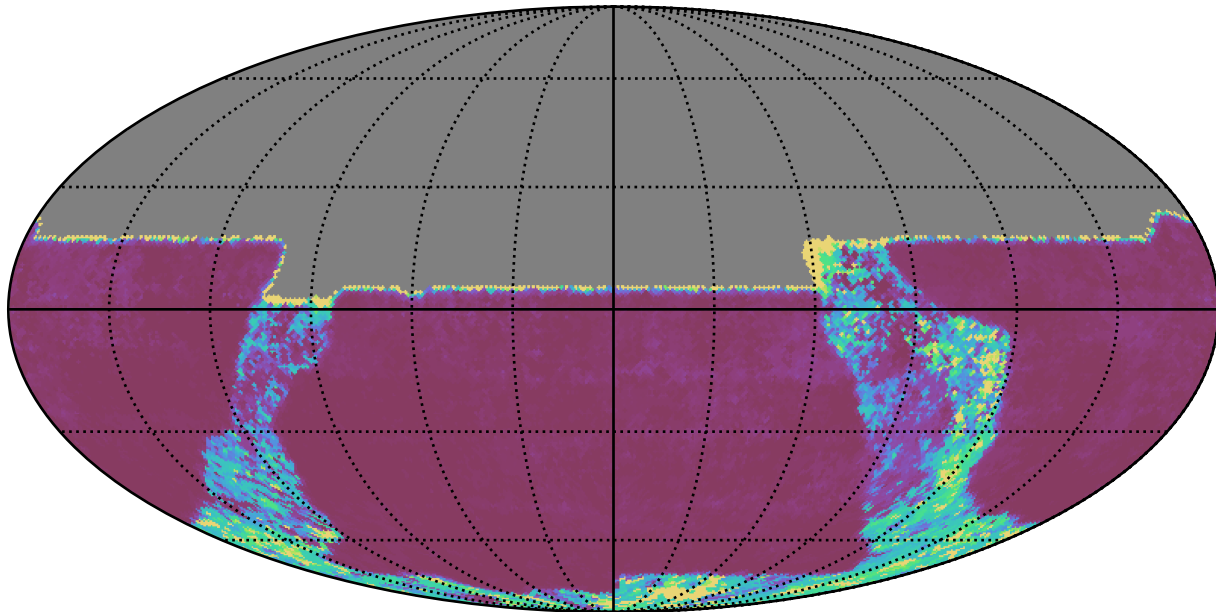

baseline_v2.1_10yrs All sky y band: 20thPercentile Inter-Night Gap

20thPercentile Inter-Night Gap
(days)