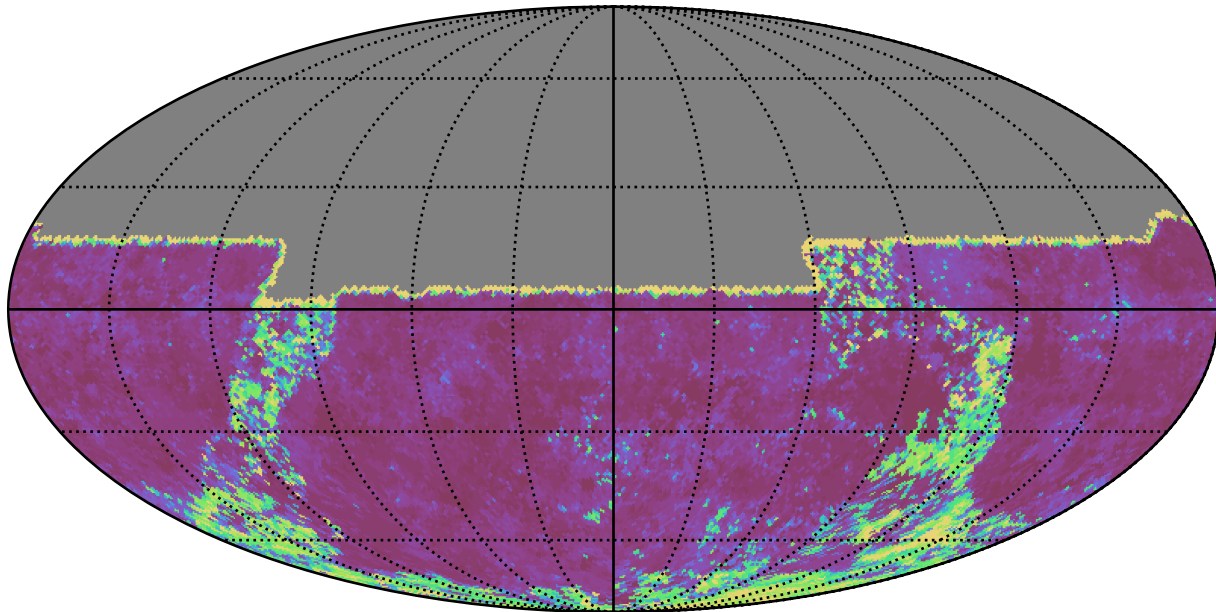

baseline_v2.1_10yrs All sky u band: 20thPercentile Inter-Night Gap

20thPercentile Inter-Night Gap
(days)