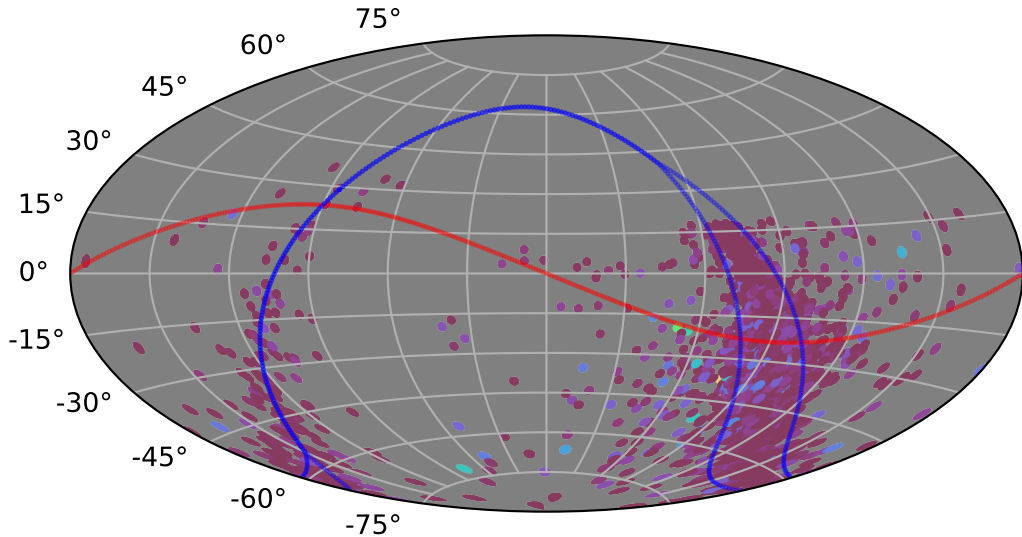

baseline\_v2.0\_10yrs : XRBPopMetric\_number\_of\_detections

XRBPopMetric\_number\_of\_detections  
(Detected, 0 or  $\bar{1}$ )