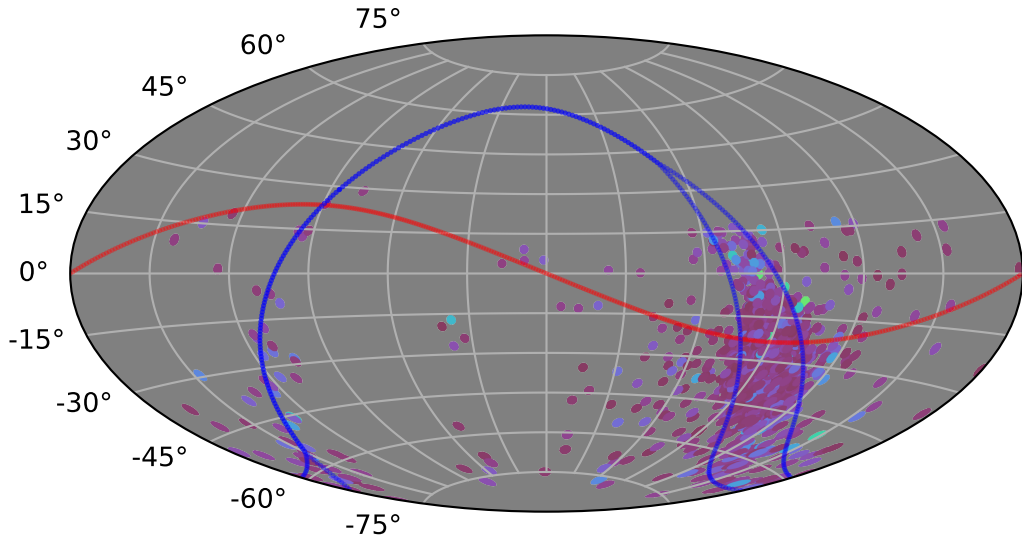

baseline_v2.0_10yrs : XRBPopMetric_mean_time_between_detections

4 8 12 16 20 24 28 32 36
XRBPopMetric_mean_time_between_detections
(Detected, 0 or 1)