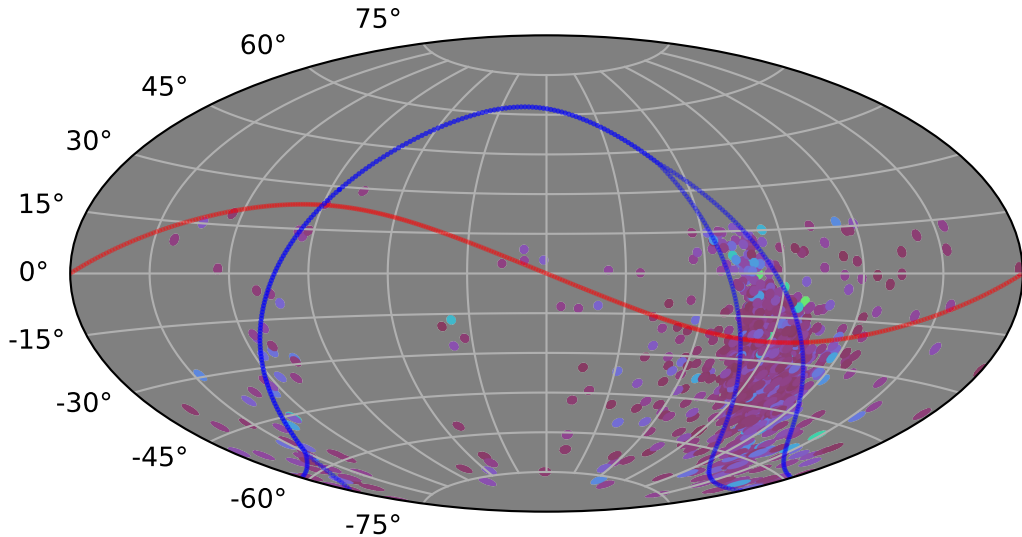

baseline_v2.0_10yrs : XRBPopMetric_mean_time_between_detections

4 8 12 16 20 24 28 32 36
XRBPopMetric_mean_time_between_detections
(Detected, 0 or 1)