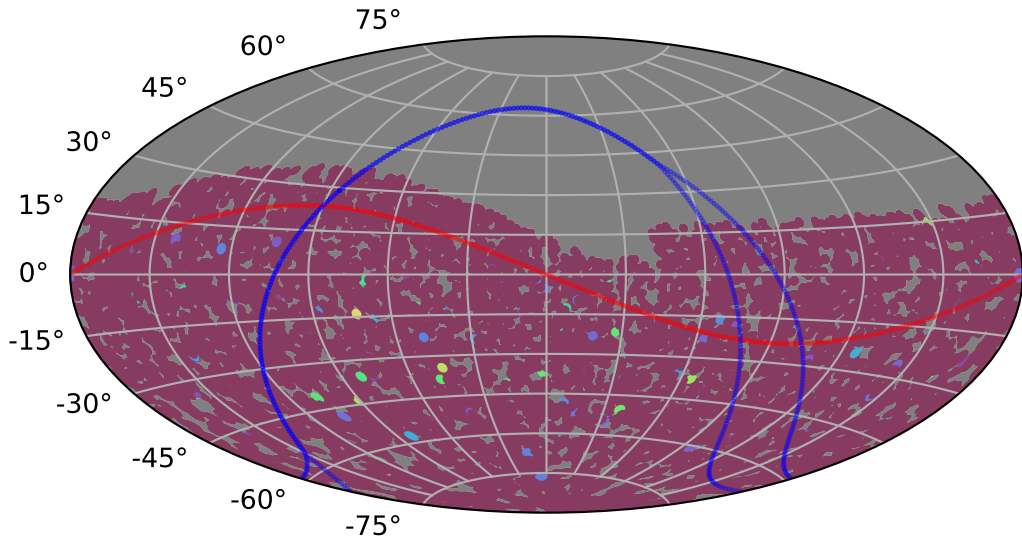

baseline_v2.0_10yrs : TDE_Quality_some_color_pu_pnum

TDE_Quality_some_color_pu_pnum
(Bad: 0, Good (obs every 2 night): 1)