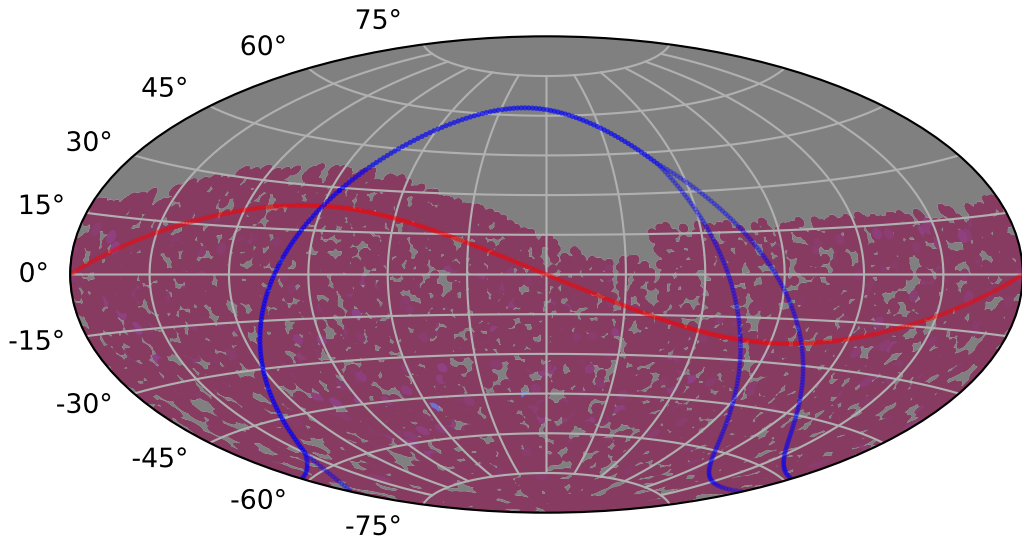

baseline_v2.0_10yrs : TDE_Quality_some_color_pnum

TDE_Quality_some_color_pnum
(Bad: 0, Good (obs every 2 night): 1)