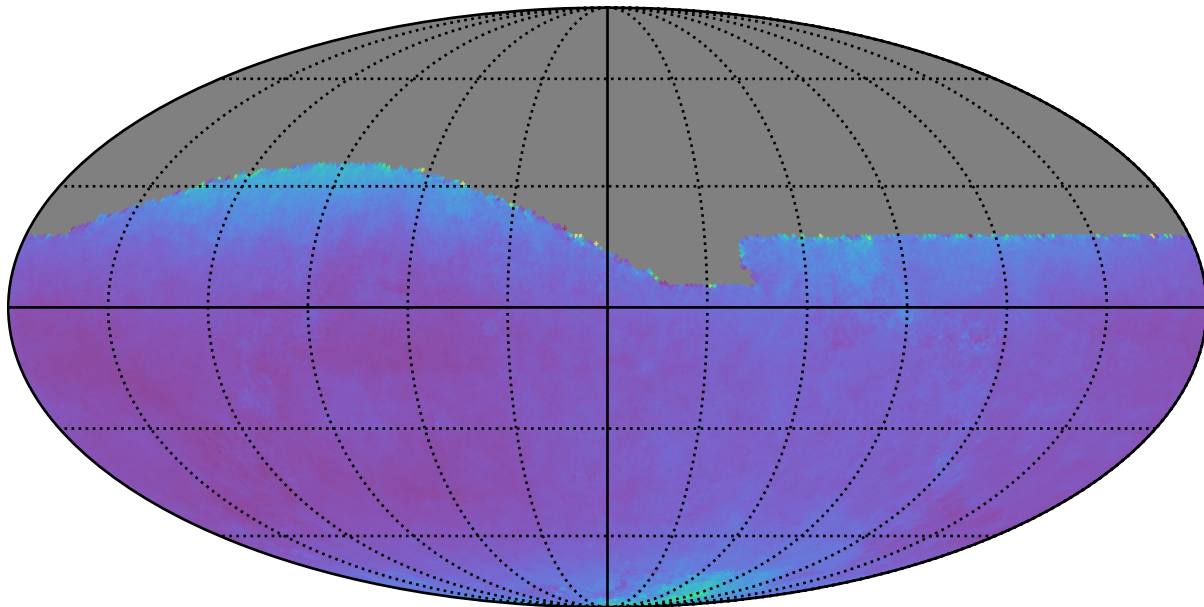

baseline_v2.0_10yrs night<3287 and r: SNR-weighted FWHMeff r, year<9

SNR-weighted FWHMeff r, year<9
(mag arcsec)