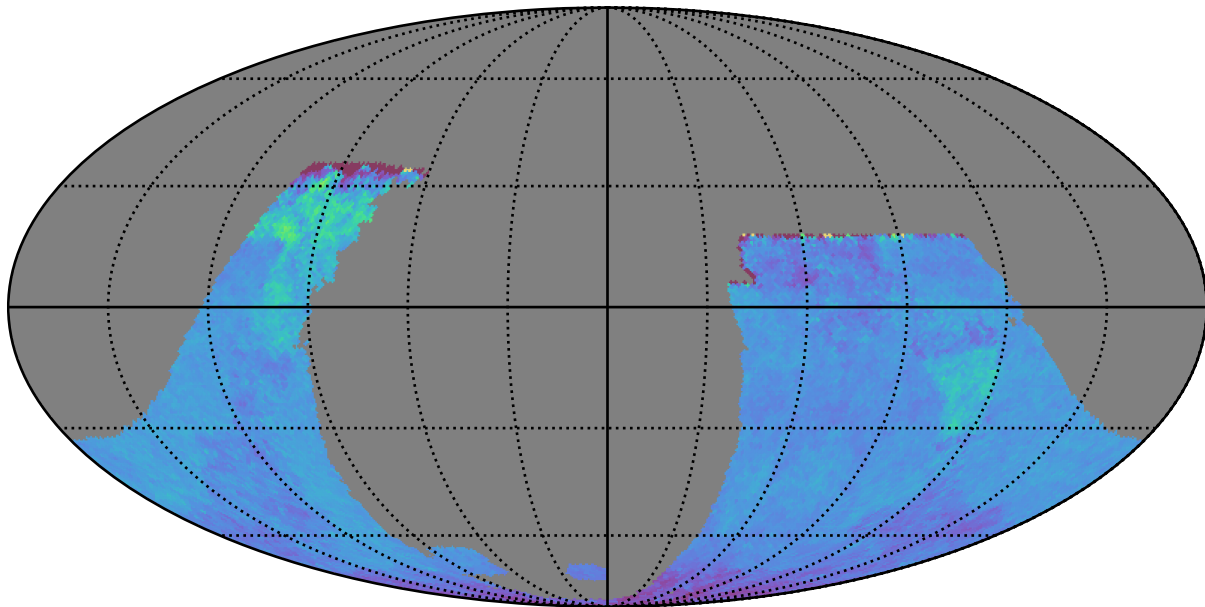

baseline_v2.0_10yrs : GalplaneTimePerFilter_galactic_plane_map_i

GalplaneTimePerFilter_galactic_plane_map_i
(filter mag MJD s)