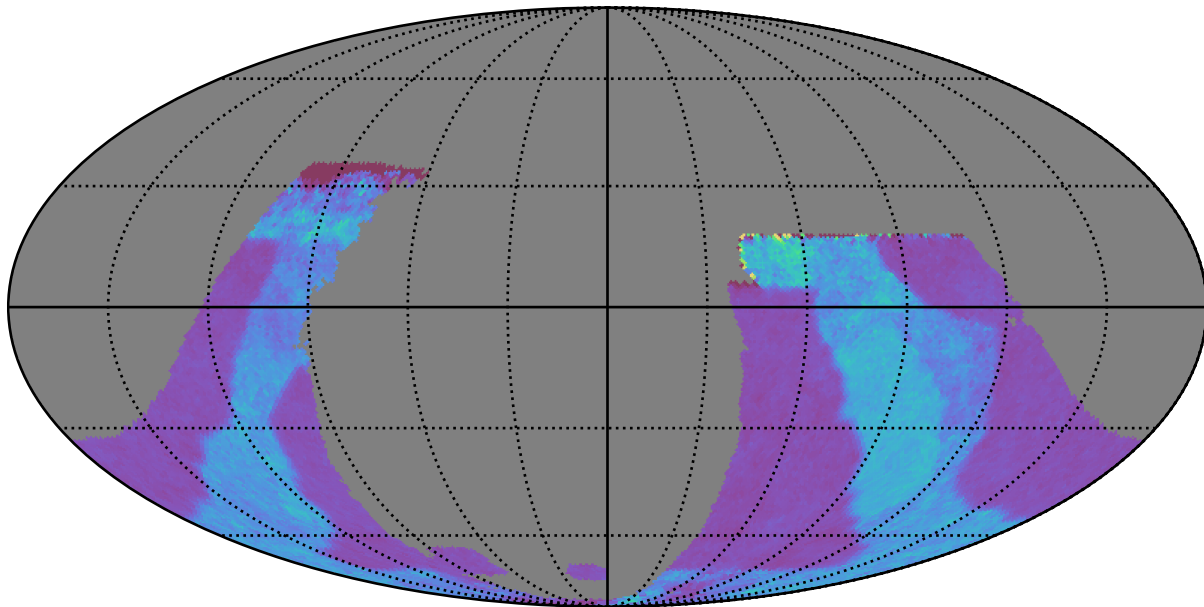

baseline\_v2.0\_10yrs : GalplaneTimePerFilter\_galactic\_plane\_map\_g

GalplaneTimePerFilter\_galactic\_plane\_map\_g  
(filter mag MJD s)