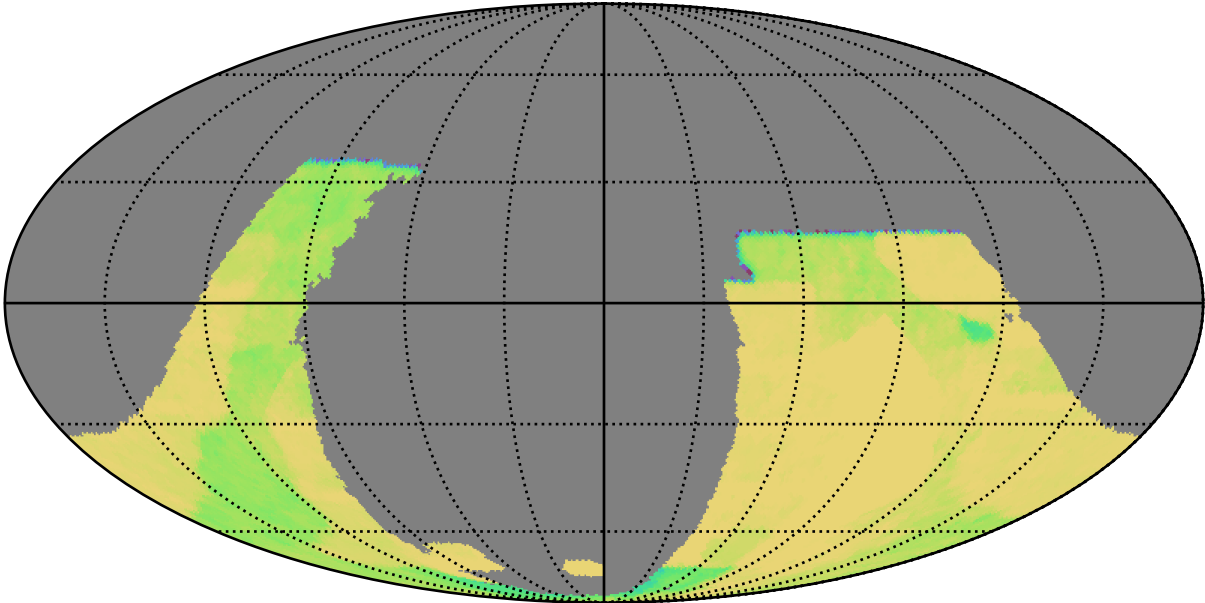

baseline\_v2.0\_10yrs : GalPlaneSeasonGapsTimescales\_galactic\_plane\_map\_Tau\_232\_5

GalPlaneSeasonGapsTimescales\_galactic\_plane\_map\_Tau\_232\_5  
(MJD mag)