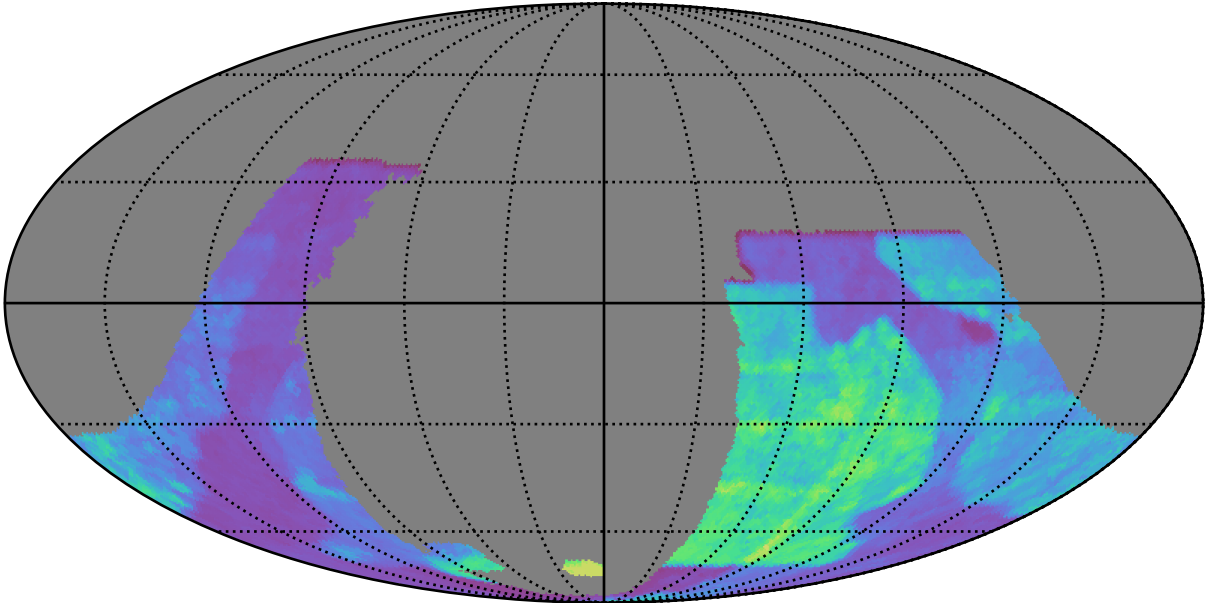

baseline_v2.0_10yrs : GalPlaneSeasonGapsTimescales_galactic_plane_map_Tau_100_0

GalPlaneSeasonGapsTimescales_galactic_plane_map_Tau_100_0
(MJD mag)