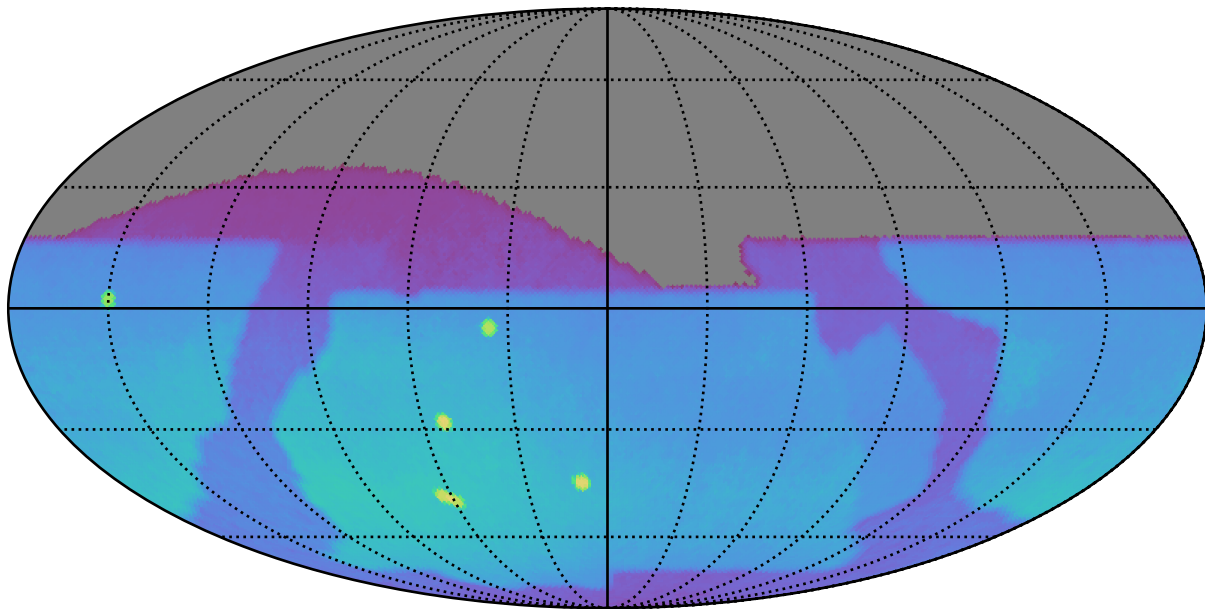

baseline\_v2.0\_10yrs : Brown Dwarf, L7

Brown Dwarf, L7 (pc)