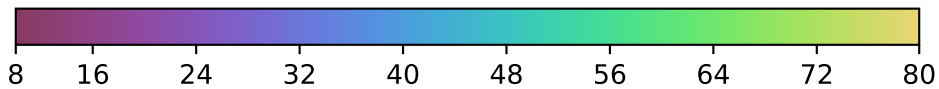

baseline\_v2.0\_10yrs : Brown Dwarf, L7

Brown Dwarf, L7 (pc)