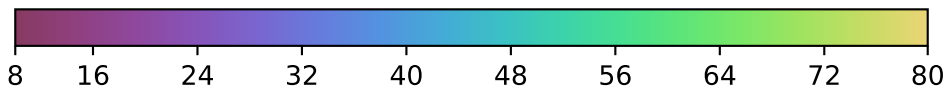

baseline_v2.0_10yrs : Brown Dwarf, L7

Brown Dwarf, L7 (pc)