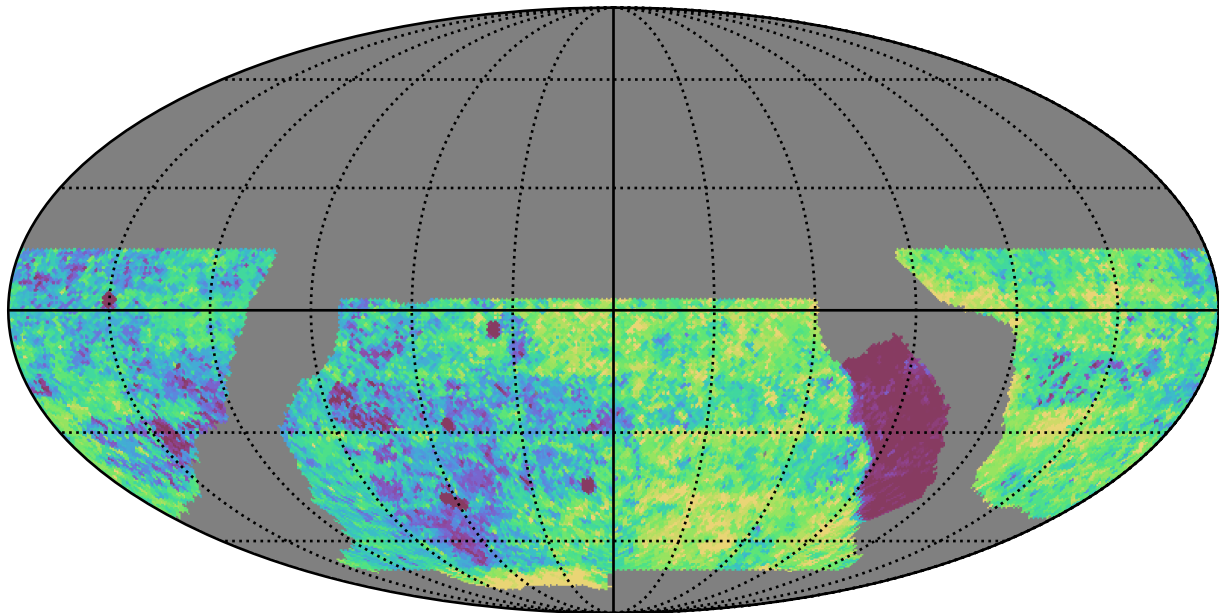

baseline_v2.0_10yrs WFD g band: Median Inter-Night Gap

Median Inter-Night Gap (days)