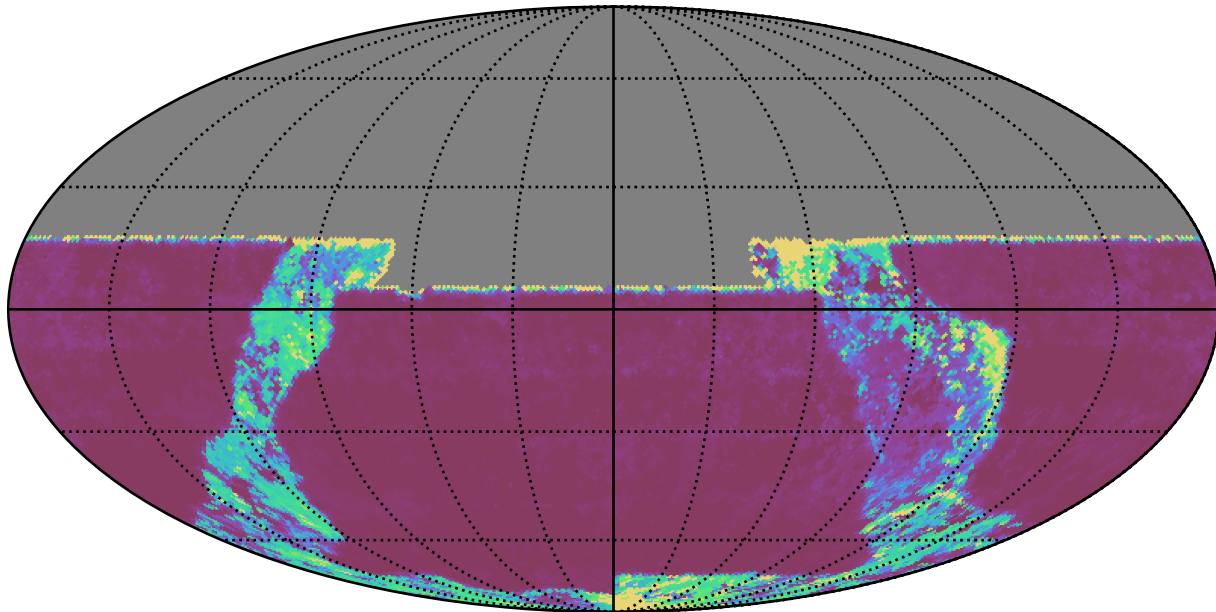

baseline_v2.0_10yrs All sky y band: 20thPercentile Inter-Night Gap

20thPercentile Inter-Night Gap
(days)