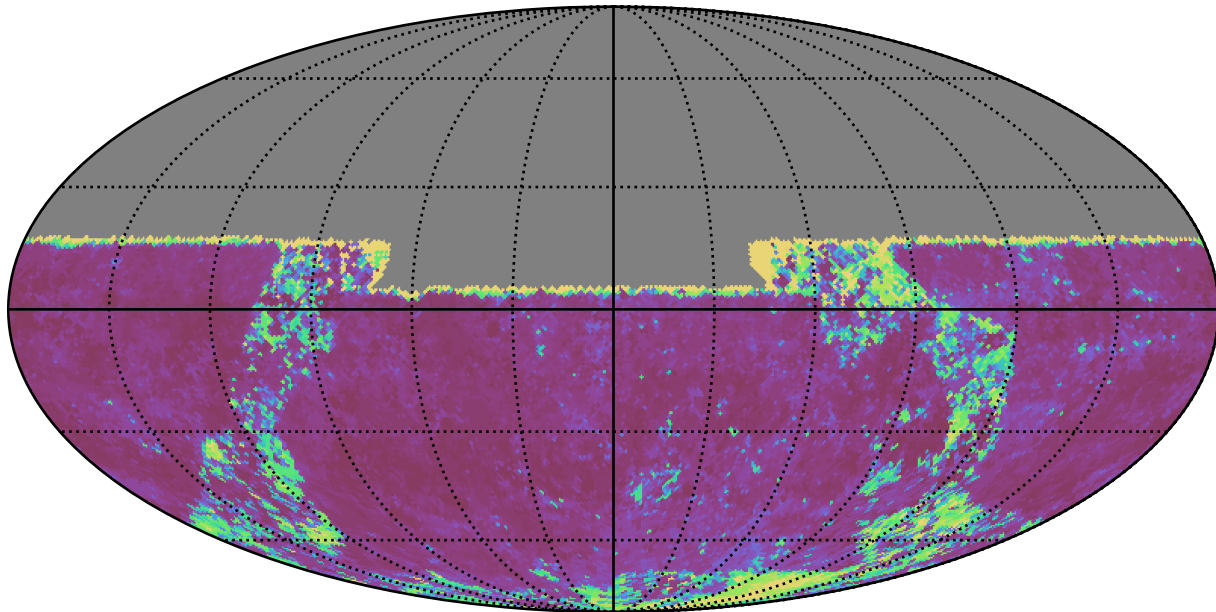

baseline\_v2.0\_10yrs All sky u band: 20thPercentile Inter-Night Gap

20thPercentile Inter-Night Gap  
(days)