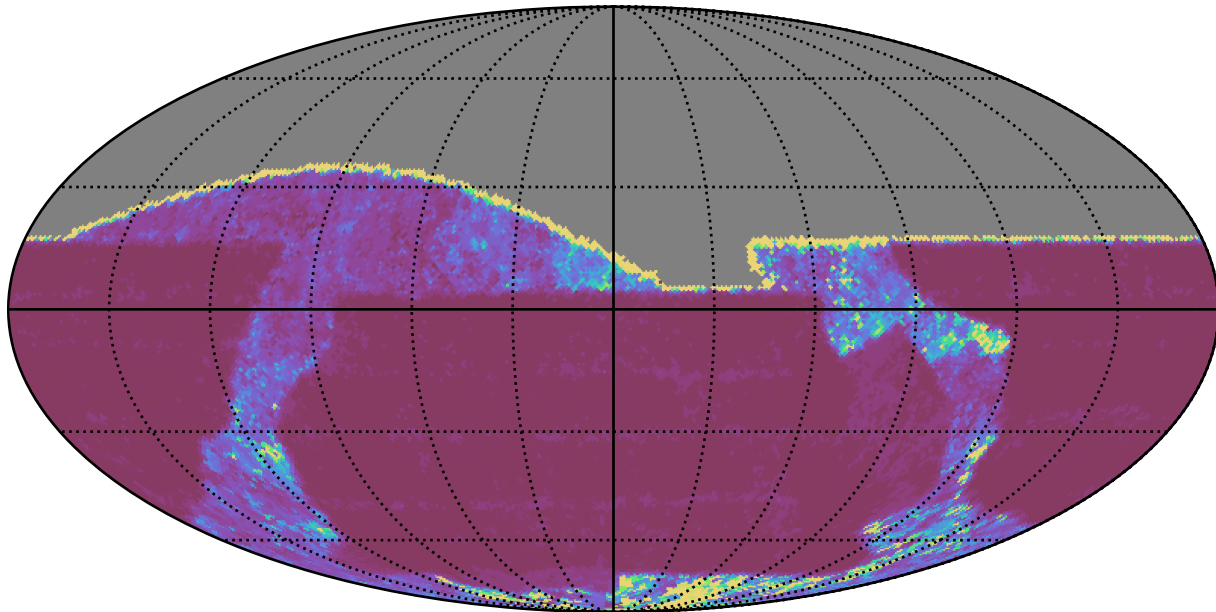

baseline_v2.0_10yrs All sky r band: 20thPercentile Inter-Night Gap

20thPercentile Inter-Night Gap
(days)