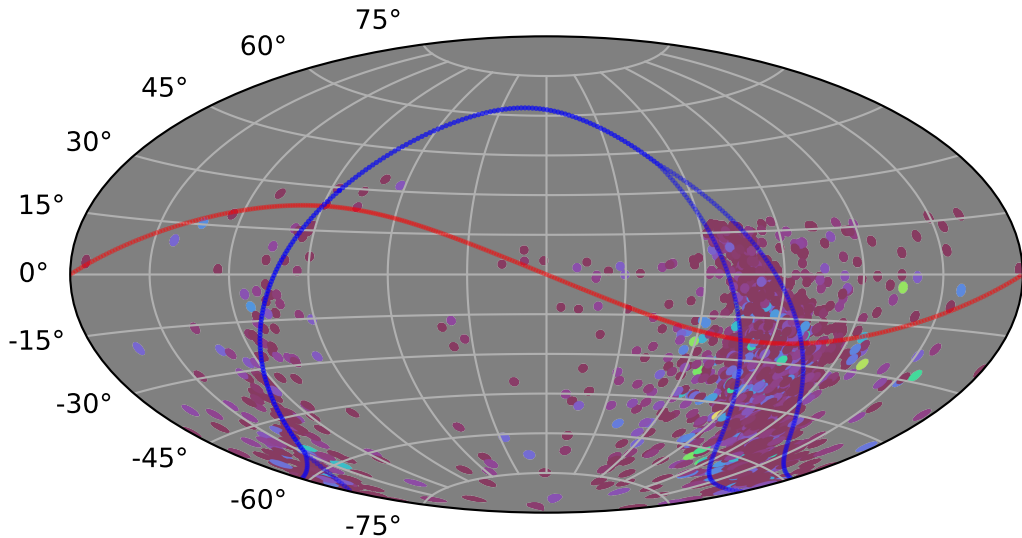

all_long_v3.4_10yrs : XRBPopMetric_number_of_detections

XRBPopMetric_number_of_detections
(Detected, 0 or $\bar{1}$)