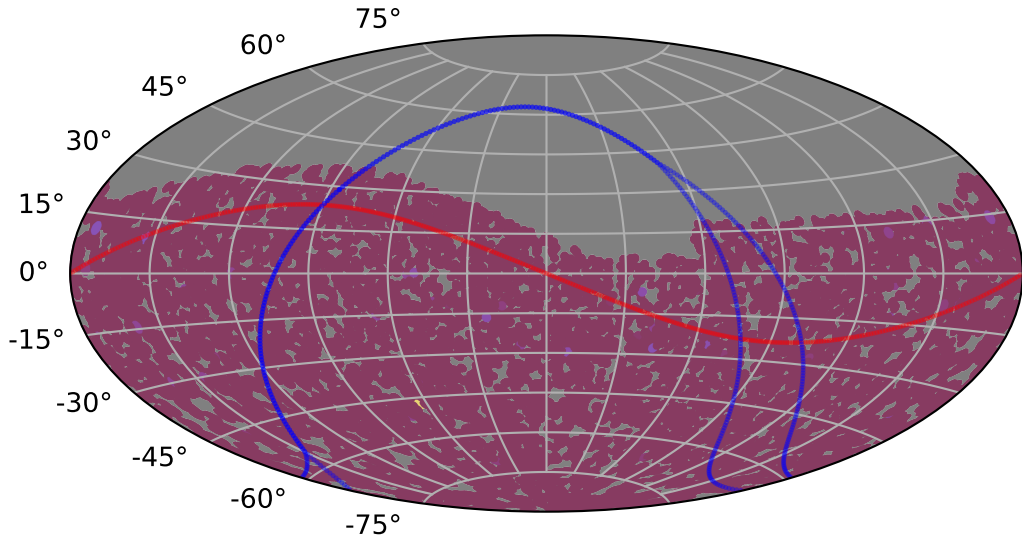

all_long_v3.4_10yrs : TDE_Quality_some_color_pu_pnum

TDE_Quality_some_color_pu_pnum
(Bad: 0, Good (obs every 2 night): 1)