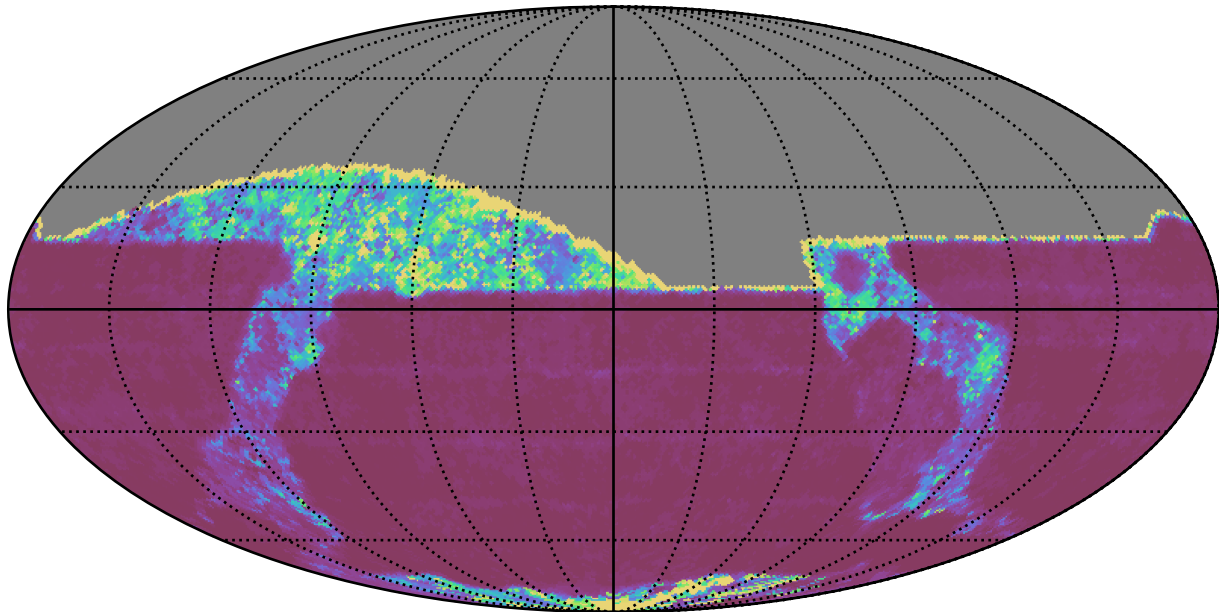

all_long_v3.4_10yrs All sky z band: 20thPercentile Inter-Night Gap

20thPercentile Inter-Night Gap
(days)