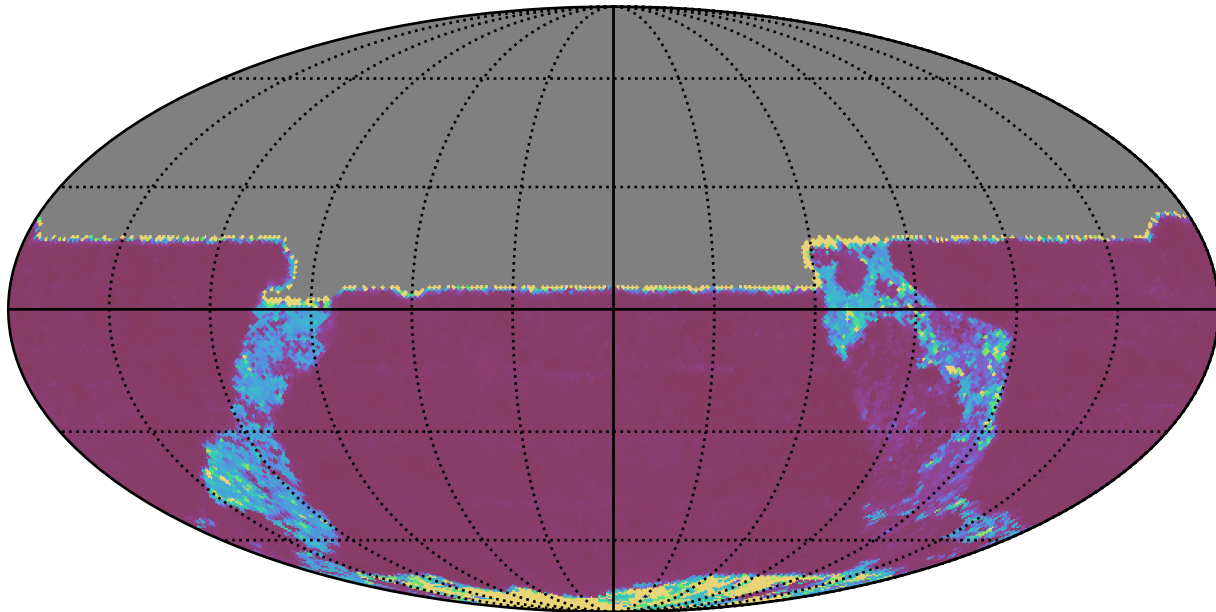

all_long_v3.4_10yrs All sky y band: 20thPercentile Inter-Night Gap

20thPercentile Inter-Night Gap
(days)